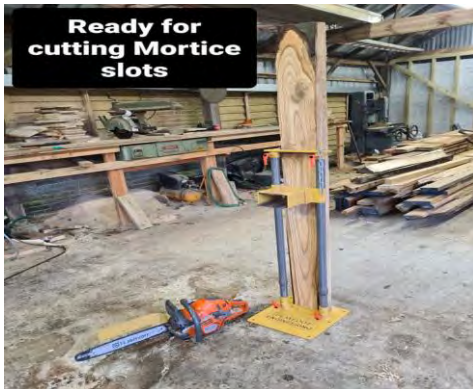

PLAYFOOT ENGINEERING

Udiam Farm Oast, Bodiam, East Sussex, TN32 5RA.

What Three Words///committed.snowboard.cheerily

01580830680

sj@playfootengineering.co.uk